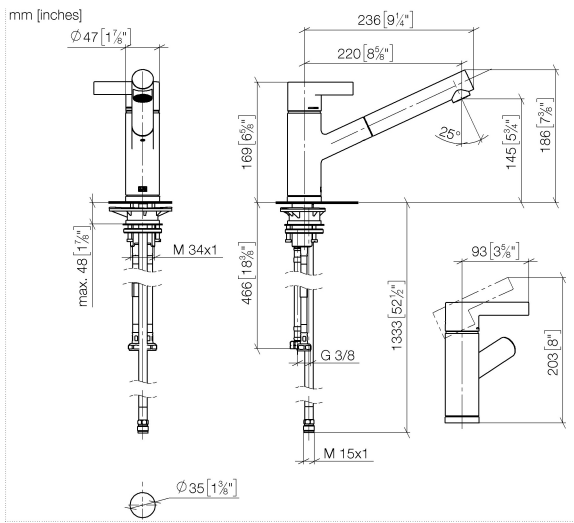

33 840 760

Flow rate chart

Certificates

GDV_0400282.   LGA_19871.   Belgaqua_22_277_2
7_3.